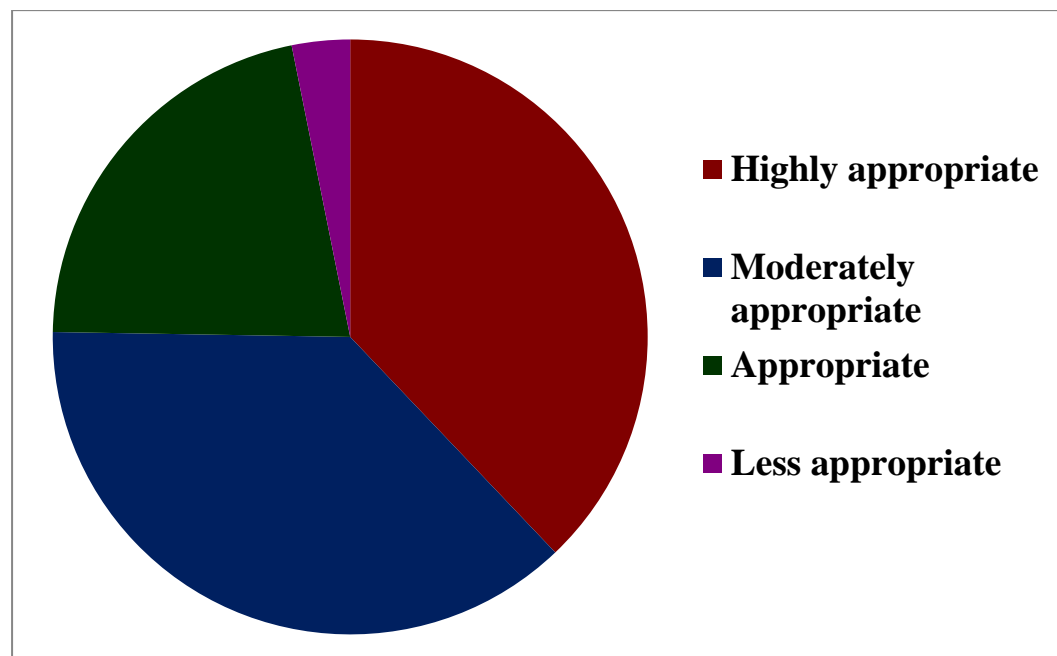

Are the instructions and projects appropriate to develop your research aptitude?