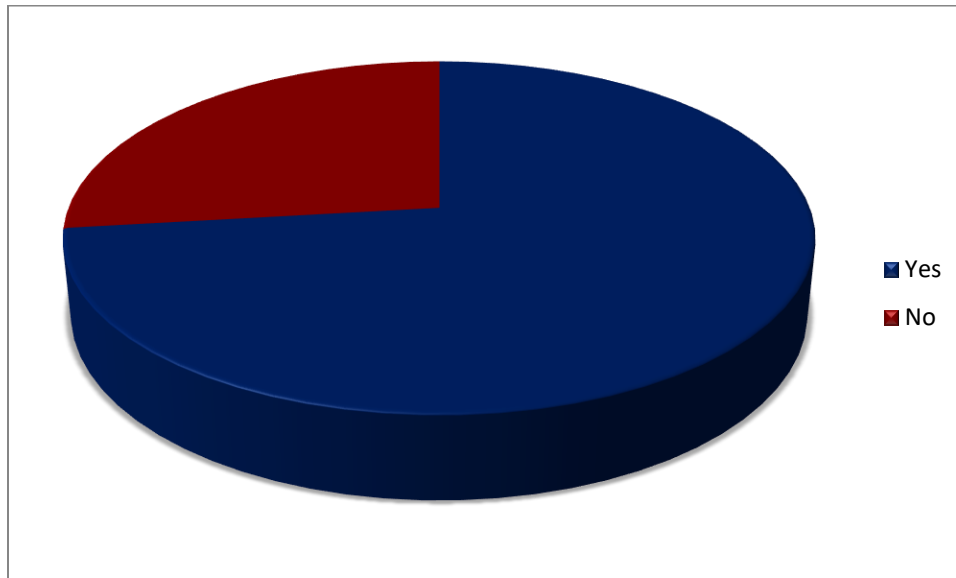

Was sufficient support given by the library to furnish electronic resources during the lockdown phase?